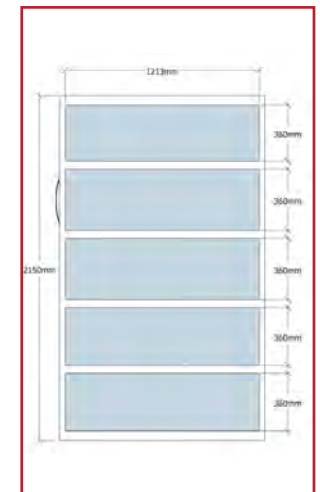

RMS4 900

4 Bays 913mm Wide

2670L x 980W x 2150H

18 Lineal Metres of Storage (Equivalent to 7.5 x 4 Drawer Filing Cabinets).

RMS 9

Extra Shelf

RMS4 1200

4 Bays 1213mm Wide

2670L x 1280W x 2150H

24 Lineal Metres of Storage (Equivalent to 10 x 4 Drawer Filing Cabinets).

RMS 12

Extra Shelf

- Base Mounted - Easy Levelling
- Locking
- Add Extra Bays at any time

10 YEARS WARRANTY

COLOURS

White

6 BAY UNITS - RAPIDLINE MOBILE SHELVING

RMS6 900

6 Bays 913mm Wide

3560L x 980W x 2150H

27 Lineal Metres of Storage (Equivalent to 11 x 4 Drawer Filing Cabinets).

RMS 9

Extra Shelf

RMS6 1200

6 Bays 1213mm Wide

3560L x 1280W x 2150H

36 Lineal Metres of Storage (Equivalent to 15 x 4 Drawer Filing Cabinets).

RMS 12

Extra Shelf

- Base Mounted - Easy Levelling
- Locking
- Add Extra Bays at any time