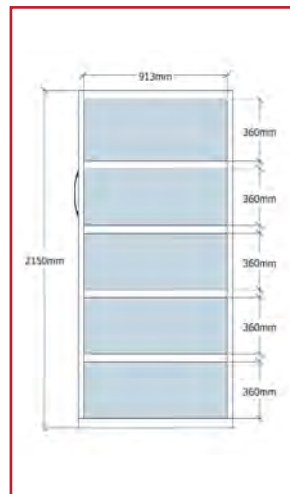

2670L x 1280W x 2150H

24 Lineal Metres of Storage (Equivalent to 10 x 4 Drawer Filing Cabinets).

RMS 12

Extra Shelf

- Base Mounted - Easy Levelling
- Locking
- Add Extra Bays at any time

10 YEARS WARRANTY

COLOURS

White

6 BAY UNITS - RAPIDLINE MOBILE SHELVING

RMS6 900

6 Bays 913mm Wide

3560L x 980W x 2150H

27 Lineal Metres of Storage (Equivalent to 11 x 4 Drawer Filing Cabinets).

RMS 9

Extra Shelf

RMS6 1200

6 Bays 1213mm Wide

3560L x 1280W x 2150H

36 Lineal Metres of Storage (Equivalent to 15 x 4 Drawer Filing Cabinets).

RMS 12

Extra Shelf

- Base Mounted - Easy Levelling
- Locking
- Add Extra Bays at any time

10 YEARS WARRANTY

COLOURS

White

8 BAY UNITS - RAPIDLINE MOBILE SHELVING

RMS8 900

8 Bays 913mm Wide

4450L x 980W x 2150H

36 Lineal Metres of Storage (Equivalent to 15 x 4 Drawer Filing Cabinets).