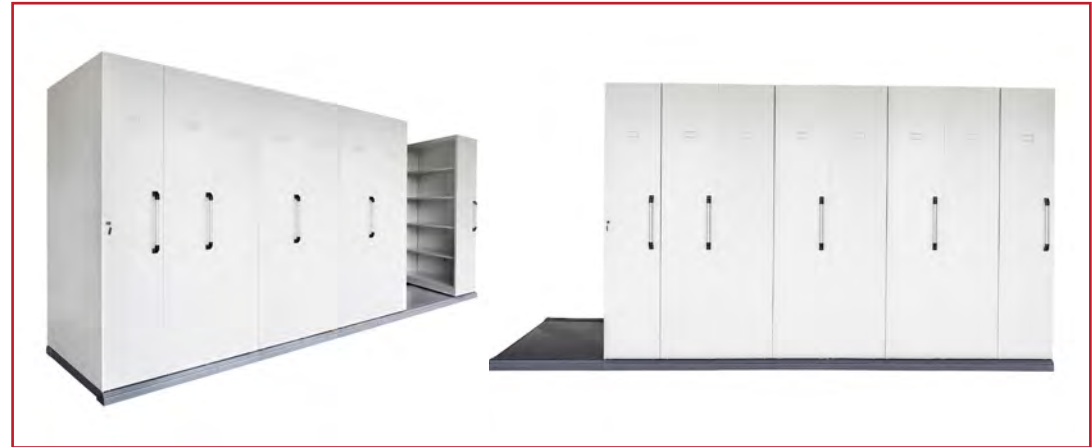

8 BAY UNITS - RAPIDLINE MOBILE SHELVING

RMS8 900

8 Bays 913mm Wide

4450L x 980W x 2150H

36 Lineal Metres of Storage (Equivalent to 15 x 4 Drawer Filing Cabinets).

RMS 9

Extra Shelf

RMS8 1200

8 Bays 1213mm Wide

4450L x 1280W x 2150H

48 Lineal Metres of Storage (Equivalent to 20 x 4 Drawer Filing Cabinets).

RMS 12

Extra Shelf

- Base Mounted - Easy Levelling
- Locking
- Add Extra Bays at any time

10 YEARS WARRANTY

COLOURS

White

ASK ABOUT THE FULL RAPIDLINE STEEL STORAGE RANGE