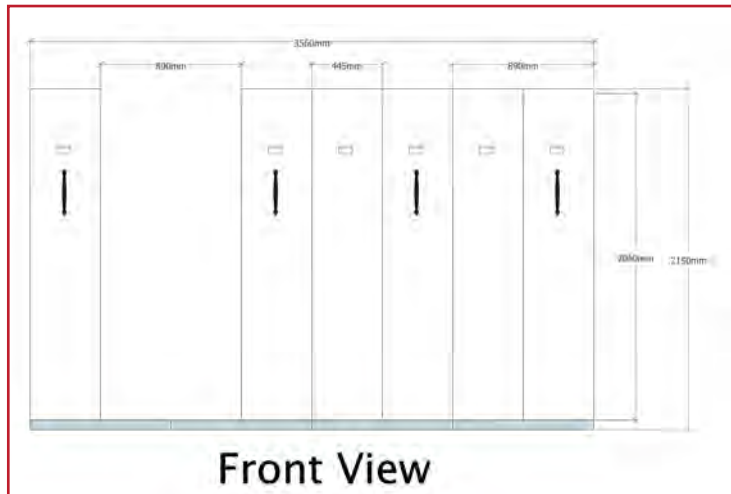

2670L x 1280W x 2150H

24 Lineal Metres of Storage (Equivalent to 10 x 4 Drawer Filing Cabinets).

RMS 12

Extra Shelf

- Base Mounted - Easy Levelling
- Locking
- Add Extra Bays at any time

10 YEARS WARRANTY

COLOURS

White

6 BAY UNITS - RAPIDLINE MOBILE SHELVING

RMS6 900

6 Bays 913mm Wide

3560L x 980W x 2150H

27 Lineal Metres of Storage (Equivalent to 11 x 4 Drawer Filing Cabinets).

RMS 9

Extra Shelf

RMS6 1200

6 Bays 1213mm Wide

3560L x 1280W x 2150H

36 Lineal Metres of Storage (Equivalent to 15 x 4 Drawer Filing Cabinets).

RMS 12

Extra Shelf

- Base Mounted - Easy Levelling
- Locking
- Add Extra Bays at any time

10 YEARS WARRANTY

COLOURS

White

8 BAY UNITS - RAPIDLINE MOBILE SHELVING

RMS8 900

8 Bays 913mm Wide

4450L x 980W x 2150H

36 Lineal Metres of Storage (Equivalent to 15 x 4 Drawer Filing Cabinets).