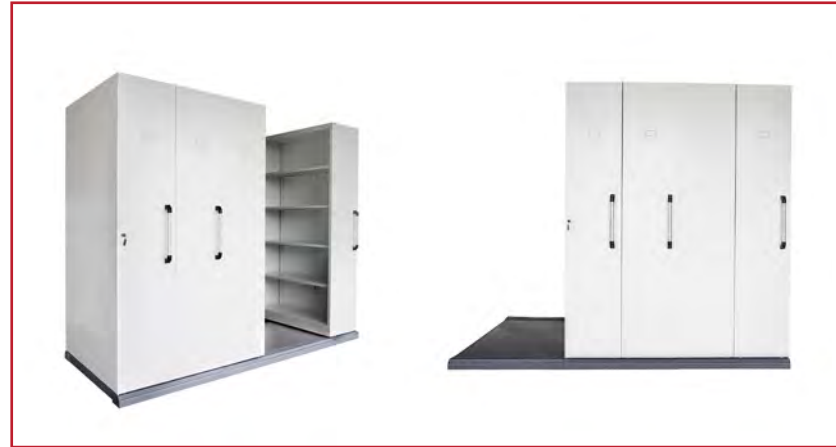

2670L x 1280W x 2150H

24 Lineal Metres of Storage (Equivalent to 10 x 4 Drawer Filing Cabinets).

RMS 12

Extra Shelf

- Base Mounted - Easy Levelling
- Locking
- Add Extra Bays at any time

10 YEARS WARRANTY

COLOURS

White

6 BAY UNITS - RAPIDLINE MOBILE SHELVING

RMS6 900

6 Bays 913mm Wide

3560L x 980W x 2150H

27 Lineal Metres of Storage (Equivalent to 11 x 4 Drawer Filing Cabinets).

RMS 9

Extra Shelf

RMS6 1200

6 Bays 1213mm Wide

3560L x 1280W x 2150H

36 Lineal Metres of Storage (Equivalent to 15 x 4 Drawer Filing Cabinets).

RMS 12

Extra Shelf

- Base Mounted - Easy Levelling
- Locking
- Add Extra Bays at any time

10 YEARS WARRANTY

COLOURS

White

8 BAY UNITS - RAPIDLINE MOBILE SHELVING

RMS8 900

8 Bays 913mm Wide

4450L x 980W x 2150H

36 Lineal Metres of Storage (Equivalent to 15 x 4 Drawer Filing Cabinets).