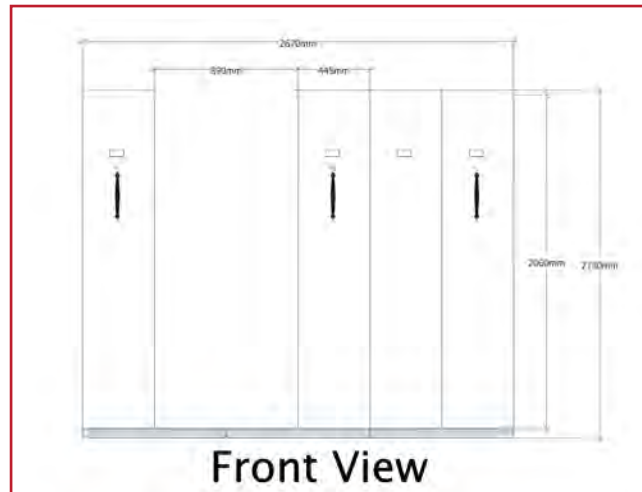

RMS4 900

4 Bays 913mm Wide

2670L x 980W x 2150H

18 Lineal Metres of Storage (Equivalent to 7.5 x 4 Drawer Filing Cabinets).

RMS 9

Extra Shelf

RMS4 1200

4 Bays 1213mm Wide

2670L x 1280W x 2150H

24 Lineal Metres of Storage (Equivalent to 10 x 4 Drawer Filing Cabinets).

RMS 12

Extra Shelf

- Base Mounted - Easy Levelling
- Locking
- Add Extra Bays at any time

10 YEARS WARRANTY

COLOURS

White

6 BAY UNITS - RAPIDLINE MOBILE SHELVING

RMS6 900

6 Bays 913mm Wide

3560L x 980W x 2150H

27 Lineal Metres of Storage (Equivalent to 11 x 4 Drawer Filing Cabinets).

RMS 9

Extra Shelf

RMS6 1200

6 Bays 1213mm Wide

3560L x 1280W x 2150H

36 Lineal Metres of Storage (Equivalent to 15 x 4 Drawer Filing Cabinets).

RMS 12

Extra Shelf

- Base Mounted - Easy Levelling
- Locking
- Add Extra Bays at any time