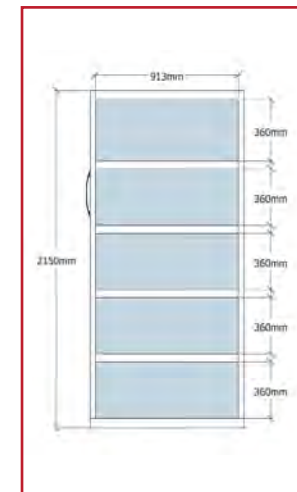

RMS4 900

4 Bays 913mm Wide

2670L x 980W x 2150H

18 Lineal Metres of Storage (Equivalent to 7.5 x 4 Drawer Filing Cabinets).

RMS 9

Extra Shelf

RMS4 1200

4 Bays 1213mm Wide

2670L x 1280W x 2150H

24 Lineal Metres of Storage (Equivalent to 10 x 4 Drawer Filing Cabinets).

RMS 12

Extra Shelf

- Base Mounted - Easy Levelling
- Locking
- Add Extra Bays at any time

10 YEARS WARRANTY

COLOURS

White

6 BAY UNITS - RAPIDLINE MOBILE SHELVING

RMS6 900

6 Bays 913mm Wide

3560L x 980W x 2150H

27 Lineal Metres of Storage (Equivalent to 11 x 4 Drawer Filing Cabinets).

RMS 9

Extra Shelf

RMS6 1200

6 Bays 1213mm Wide

3560L x 1280W x 2150H

36 Lineal Metres of Storage (Equivalent to 15 x 4 Drawer Filing Cabinets).

RMS 12

Extra Shelf

- Base Mounted - Easy Levelling
- Locking
- Add Extra Bays at any time