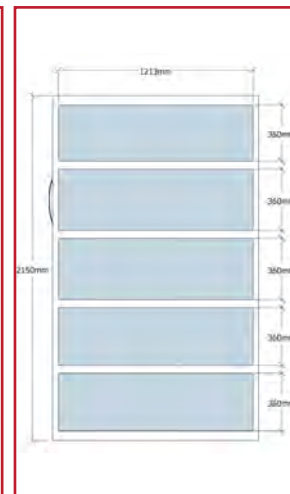

2670L x 1280W x 2150H

24 Lineal Metres of Storage (Equivalent to 10 x 4 Drawer Filing Cabinets).

RMS 12

Extra Shelf

- Base Mounted - Easy Levelling
- Locking
- Add Extra Bays at any time

10 YEARS WARRANTY

COLOURS

White

6 BAY UNITS - RAPIDLINE MOBILE SHELVING

RMS6 900

6 Bays 913mm Wide

3560L x 980W x 2150H

27 Lineal Metres of Storage (Equivalent to 11 x 4 Drawer Filing Cabinets).

RMS 9

Extra Shelf

RMS6 1200

6 Bays 1213mm Wide

3560L x 1280W x 2150H

36 Lineal Metres of Storage (Equivalent to 15 x 4 Drawer Filing Cabinets).

RMS 12

Extra Shelf

- Base Mounted - Easy Levelling
- Locking
- Add Extra Bays at any time

10 YEARS WARRANTY

COLOURS

White

8 BAY UNITS - RAPIDLINE MOBILE SHELVING

RMS8 900

8 Bays 913mm Wide

4450L x 980W x 2150H

36 Lineal Metres of Storage (Equivalent to 15 x 4 Drawer Filing Cabinets).