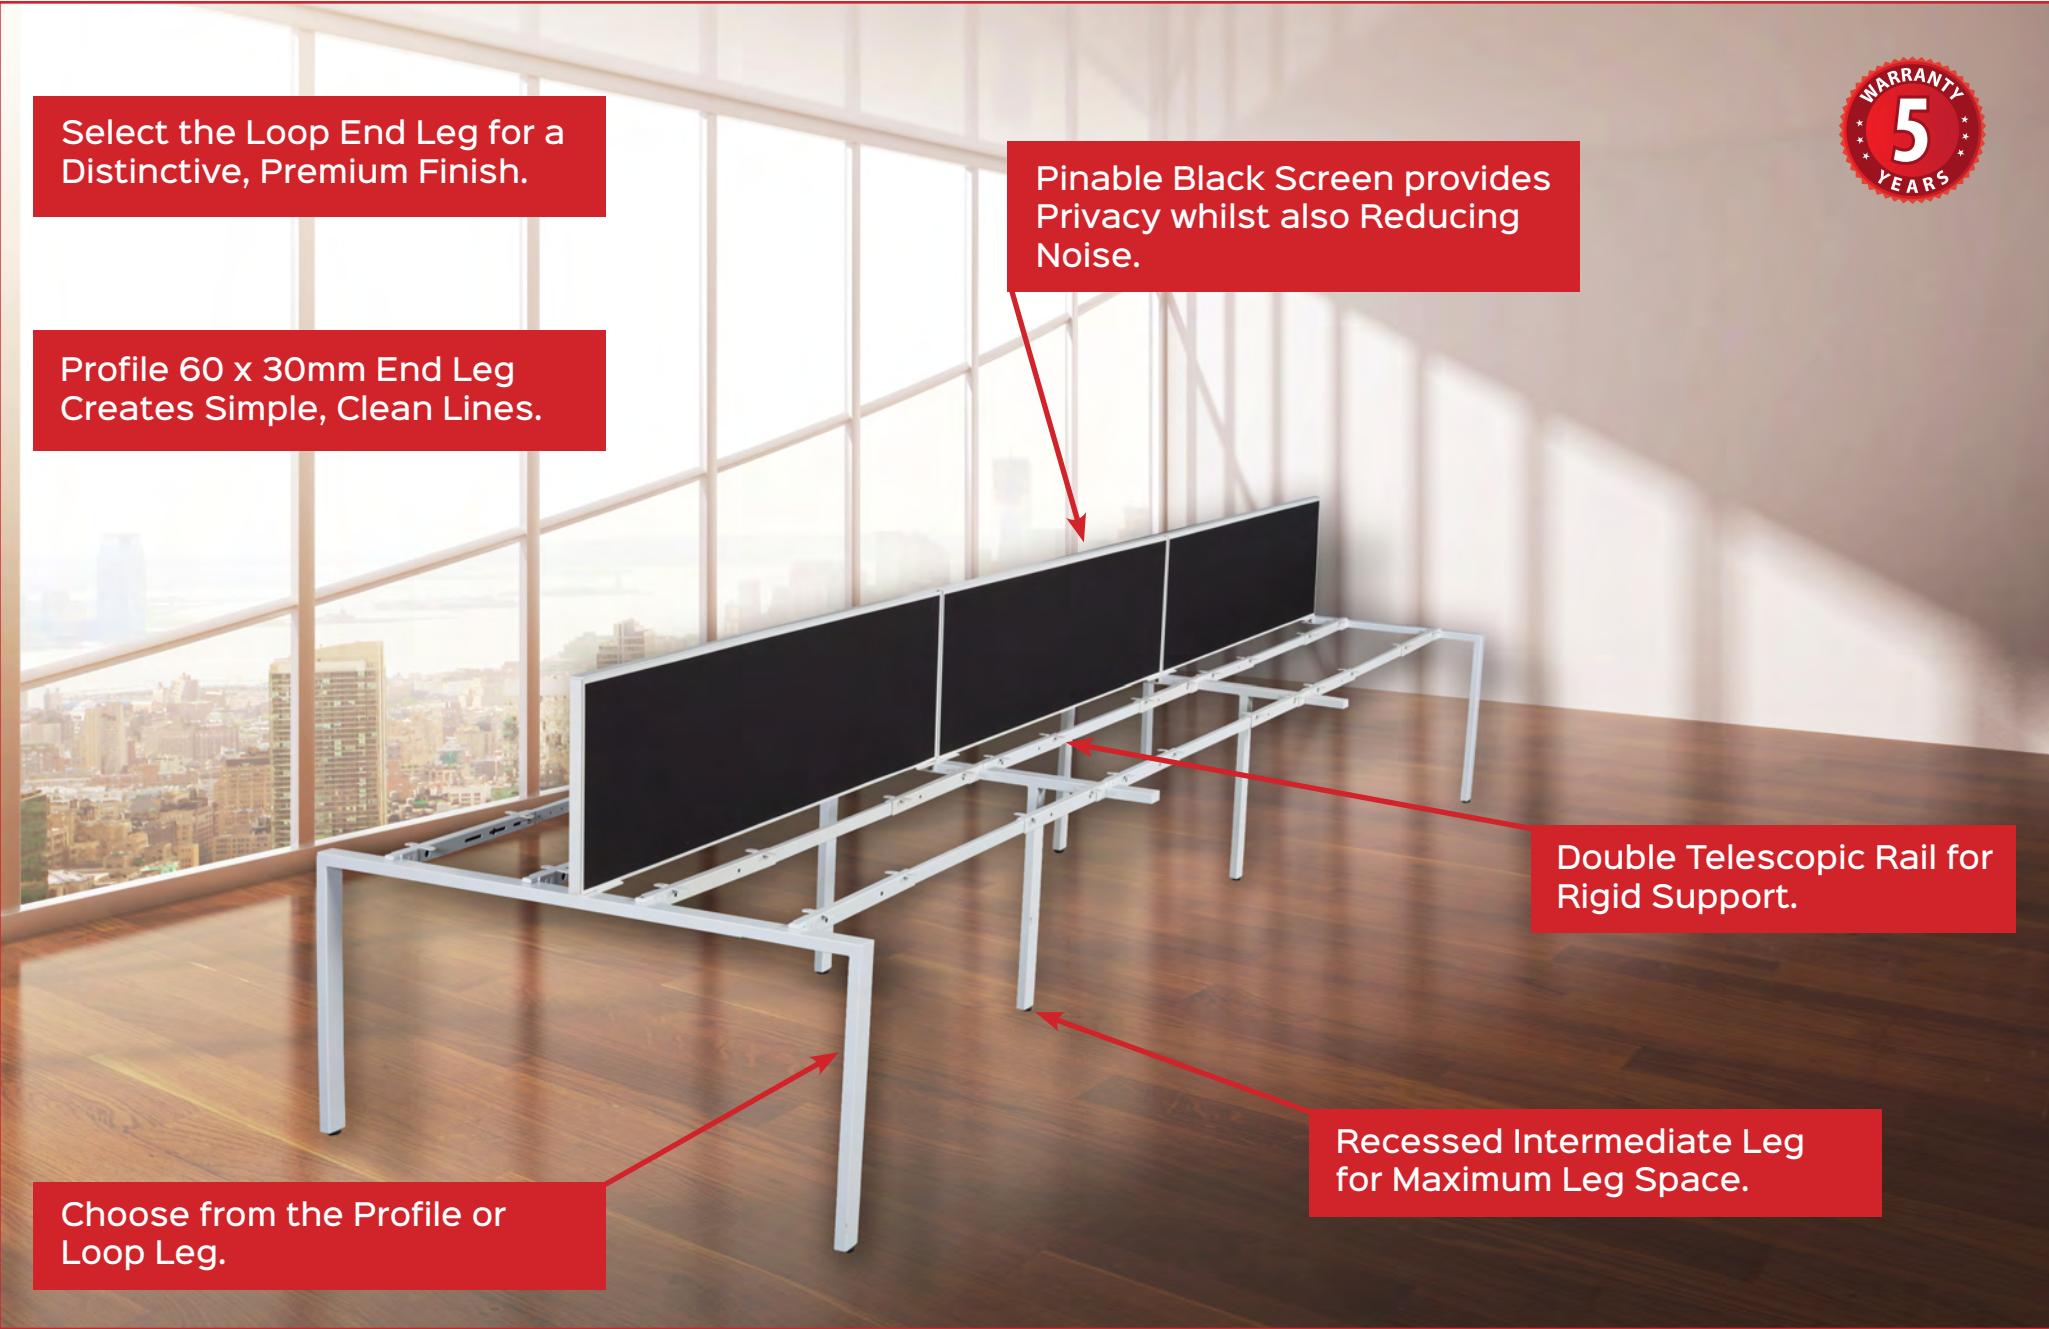

# RAPID INFINITY FRAME

Select the Loop End Leg for a Distinctive, Premium Finish.

Profile 60 x 30mm End Leg Creates Simple, Clean Lines.

Pinable Black Screen provides Privacy whilst also Reducing Noise.

Double Telescopic Rail for Rigid Support.

Recessed Intermediate Leg for Maximum Leg Space.

Choose from the Profile or Loop Leg.

### SINGLE SIDED, NO SCREENS

From a single desk to long runs, ideal to use along walls.