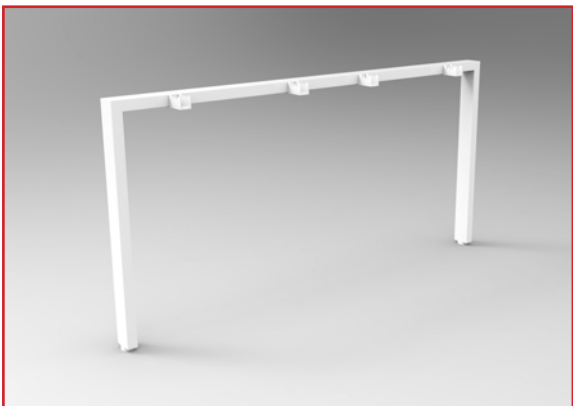

PROFILE LEG - DOUBLE

PDL W Double Profile Leg
60 x 30mm