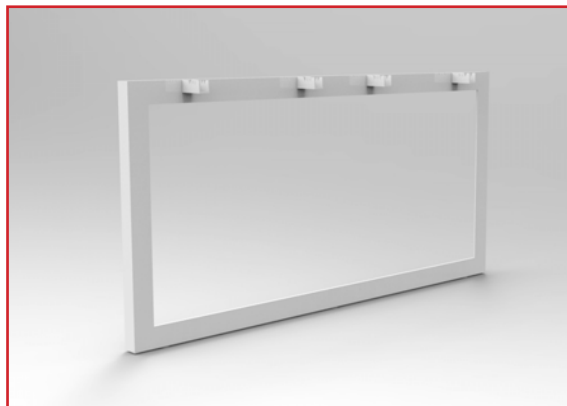

LOOP LEG - DOUBLE

LDL W Double Profile Leg
Angular Look