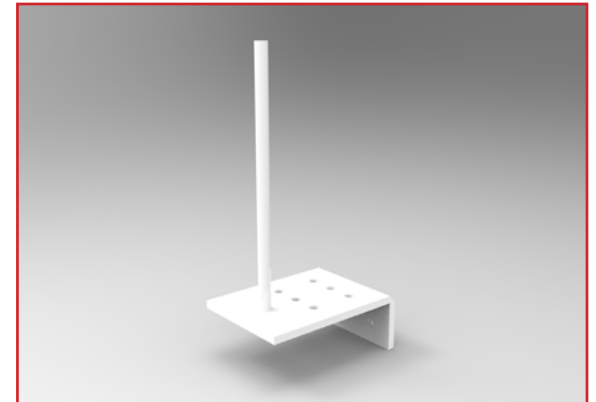

FIXING PLATE

IS FD W - Screw Fix Plate for
Double Sided Screens
IS FS W - Screw Fix Plate for
Single Sided Screens

**ASK ABOUT THE FULL
RAPIDLINE FURNITURE RANGE**