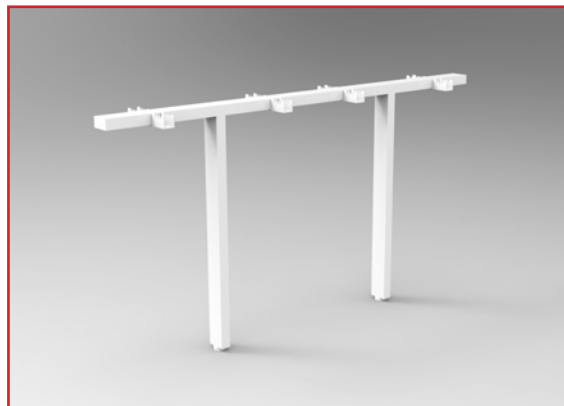

INTERMEDIATE LEG - DOUBLE

IDL W Intermediate Double Leg